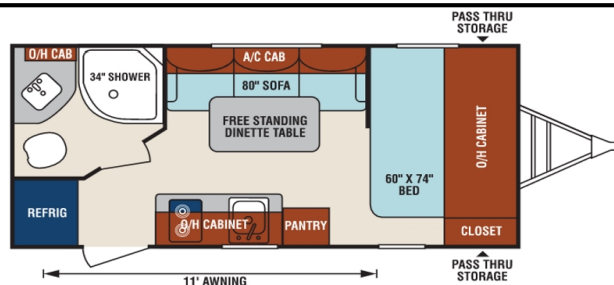

Base Price

2019 Sonic Lite 168VRB **\$20,409**

Optional Equipment

| | |
|-----------------------------|----------|
| Boom Package | Included |
| Exterior Luxury Package | Included |
| Interior Luxury Package | Included |
| TV w/ Swing Arm | Included |
| Low Profile 13,500 BTU A/C | Included |
| Spare Tire, Carrier & Cover | Included |

Specifications

| | | |
|----------------------|-------|-------|
| UVW | | 2,950 |
| Hitch Weight | | 300 |
| Cargo Capacity | | 1,050 |
| Height | | 9' 5" |
| Length | | 21' |
| Fresh Water Capacity | | 38 |
| Grey Water Capacity | | 30 |
| Black Water Capacity | | 30 |