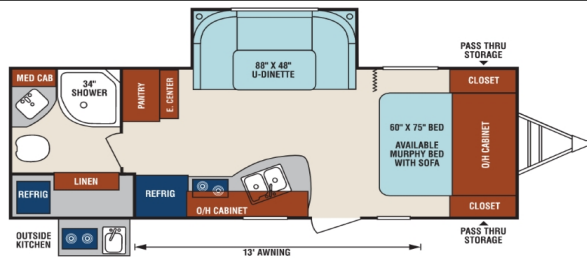

Appliances

6.3 CU FT Double Door Refrigerator/Freezer
6-GAL DSI Quick Recovery Water Heater
2-Burner Cooktop w/Glass Cover
Vented Range Hood w/Light
High Efficiency LED Lights

Bathroom

Residential Radius Shower w/Glass Doors
Porcelain Foot-Flush Toilet
Medicine Cabinet
Power Vent

Bedroom

Designer Valances
Pleated Nightshades
Quilted Reversible Comforter
USB Charging Port
Two Shirt Closets (most models)

Base Price

2019 Sonic 220VRB **\$25,078**

Optional Equipment

Highway Package	Included
Adventure Package	Included
Lighted Power Tongue Jack	Included
High Polished Aluminum Rims	Included
LED Lighted Power Awning	Included
LED TV w/Swing Arm	Included
Main A/C - 13,500 BTU Upgrade	Included
Murphy Bed w/Sofa	Included
Convection Microwave Upgrade	Included

Specifications

UVW	4,460
Hitch Weight	420
Cargo Capacity	1,440
Height	10' 3"
Length	26' 11"
Fresh Water Capacity	38
Grey Water Capacity	30
Black Water Capacity	30

MSRP

2019 Sonic 220VRB

Base Price	\$25,078
Options Total	\$3,859
Freight	\$1,004